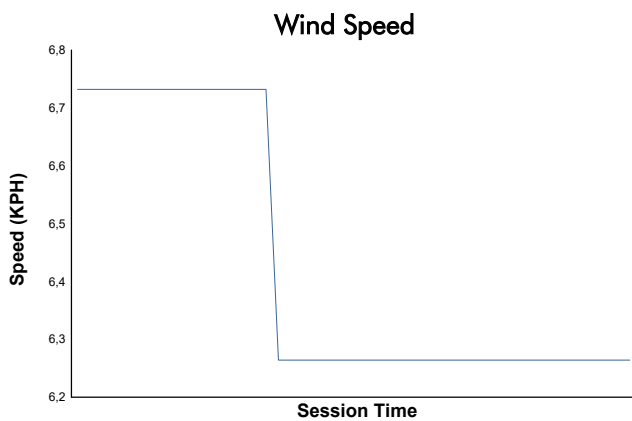

FREE PRACTICE Weather Report

Track Status: **DRY**