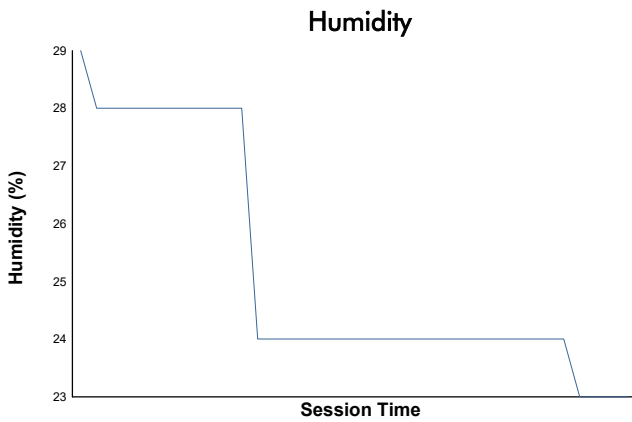

RACE 3 Weather Report

Track Status: **DRY**