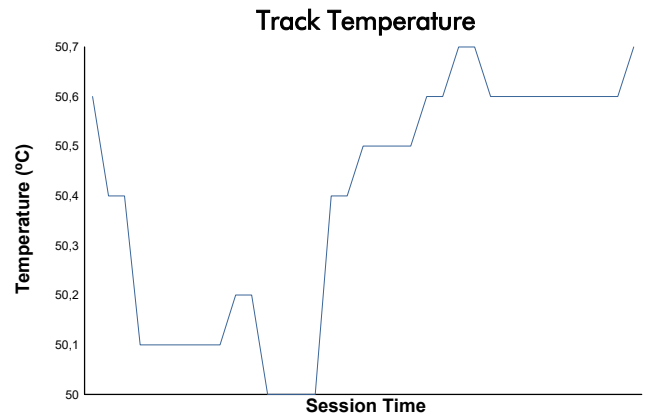

RACE 3 Weather Report

Track Status: **DRY**