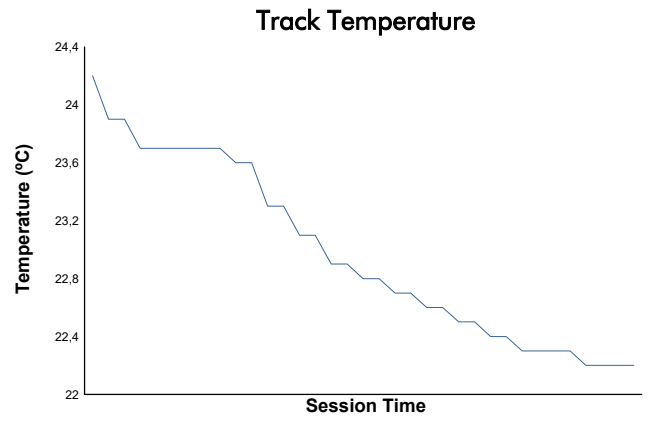

# RACE 2 Weather Report

Track Status: **DRY**