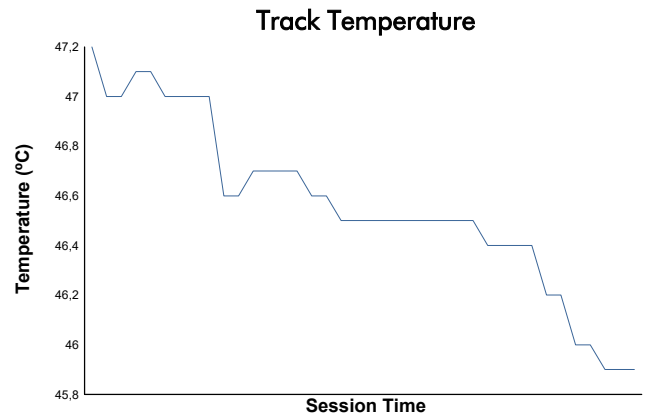

RACE 1 Weather Report

Track Status: **DRY**