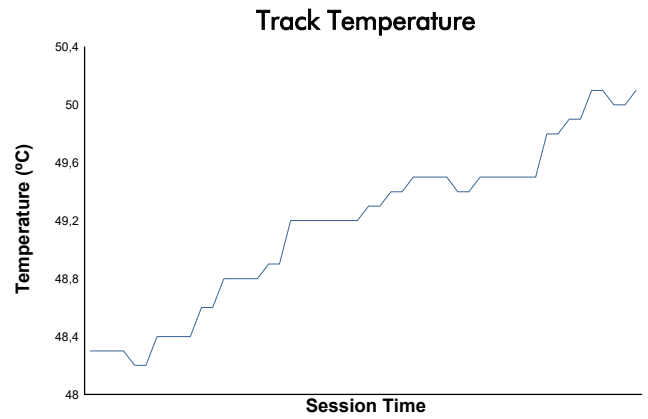

# RACE 2 Weather Report

Track Status: **DRY**