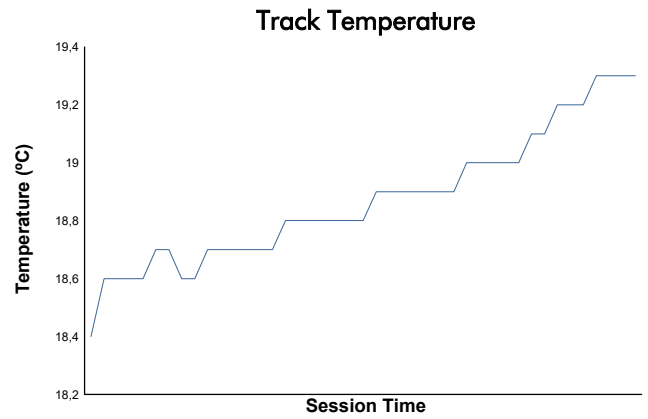

RACE 1 Weather Report

Track Status: **DRY**