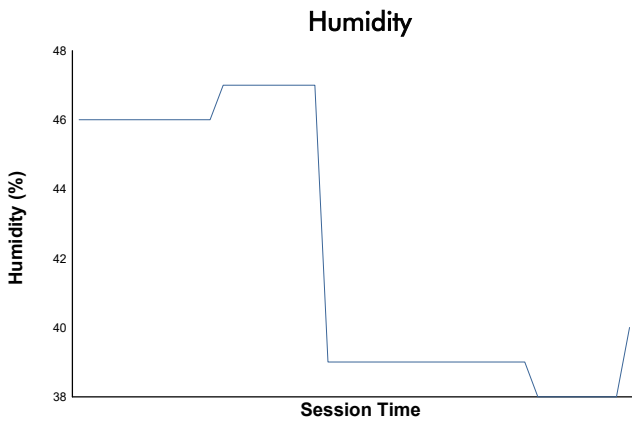

RACE 1 Weather Report

Track Status: **DRY**