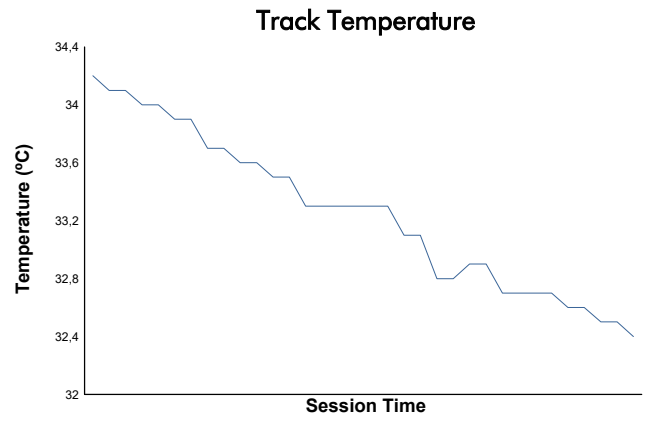

RACE Weather Report

Track Status: **DRY**