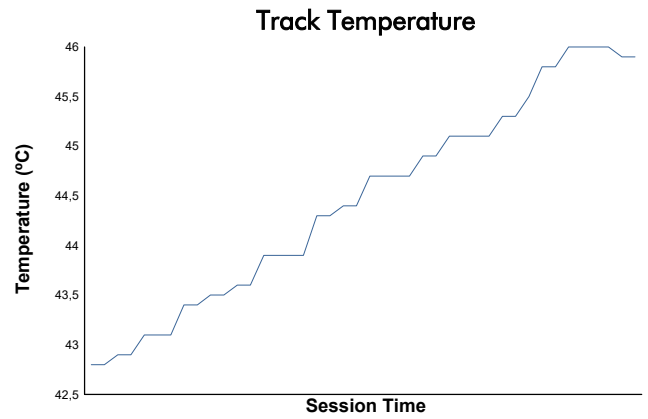

RACE 3 Weather Report

Track Status: **DRY**