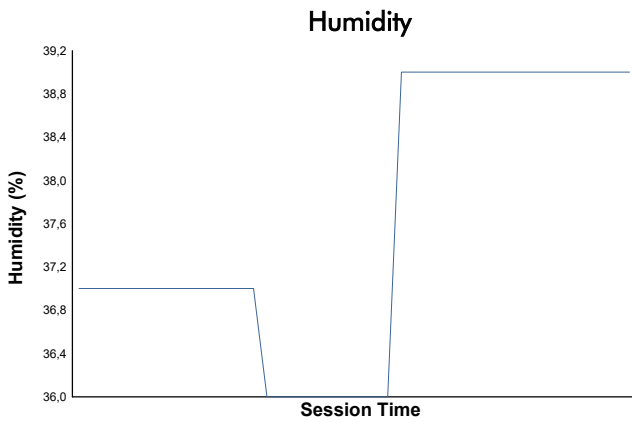

RACE 3 Weather Report

Track Status: **DRY**