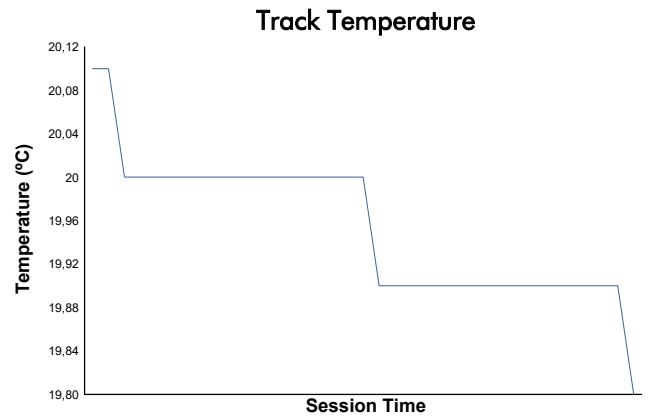

RACE 2 Weather Report

Track Status: **DRY**