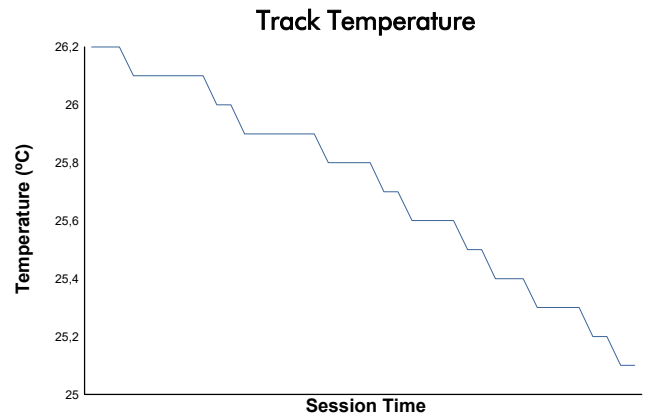

RACE 1 Weather Report

Track Status: **DRY**