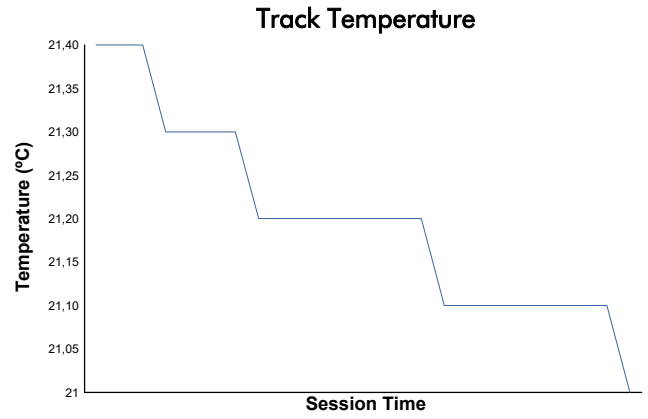

QUALIFYING 2 - NIGHT QP Weather Report

Track Status: **DRY**