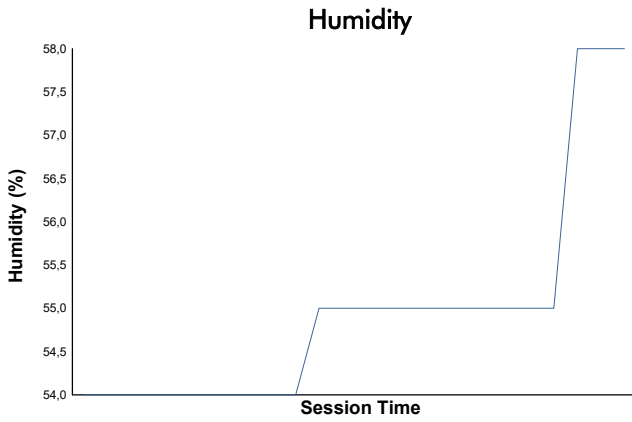

QUALIFYING 2 - NIGHT QP Weather Report

Track Status: **DRY**