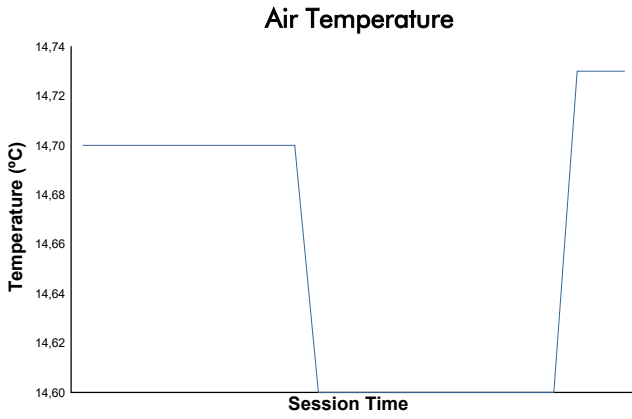

QUALIFYING 2 - NIGHT QP Weather Report

Track Status: **DRY**