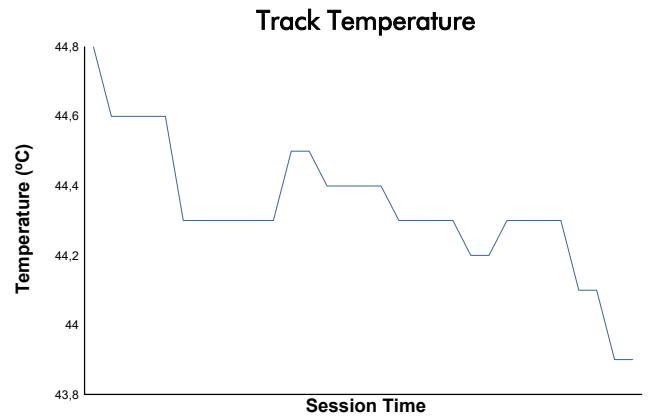

QUALIFYING 1 - DAY QP Weather Report

Track Status: **DRY**