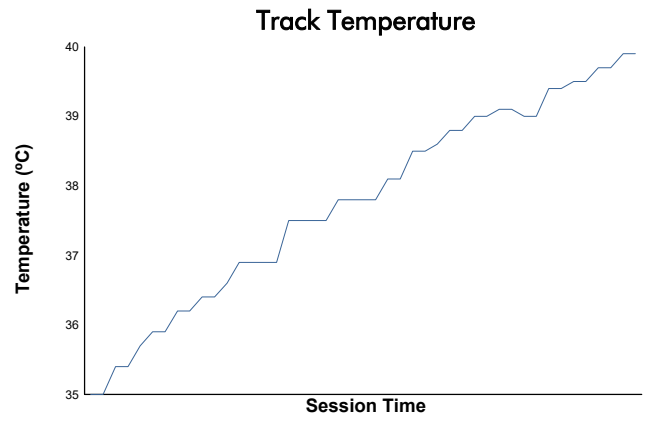

RACE 3 Weather Report

Track Status: **DRY**