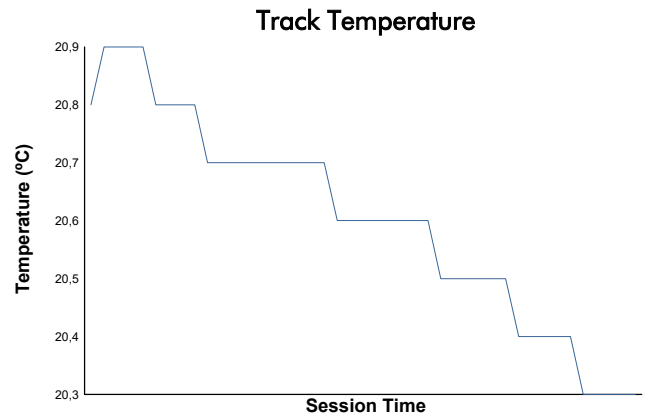

RACE 2 Weather Report

Track Status: **DRY**