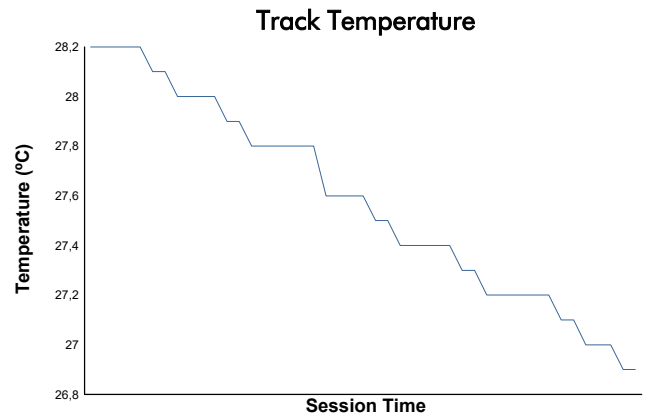

RACE 1 Weather Report

Track Status: **DRY**