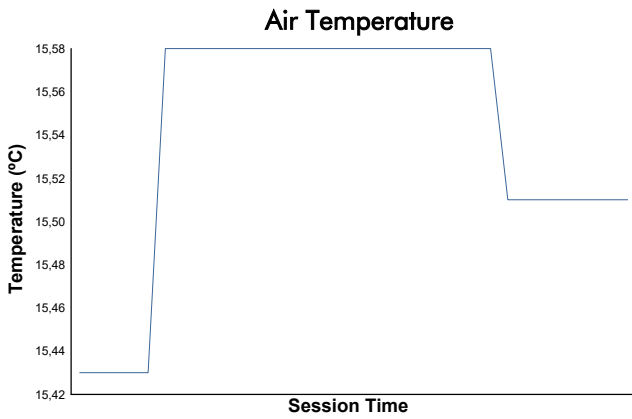

FREE PRACTICE - NIGHT PRACTICE Weather Report

Track Status: **DRY**