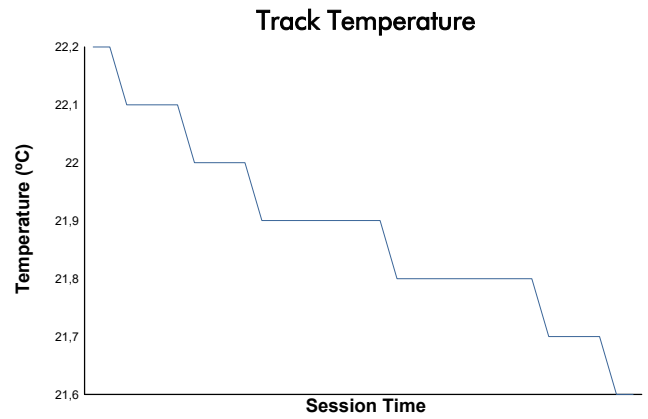

FREE PRACTICE - NIGHT PRACTICE Weather Report

Track Status: **DRY**