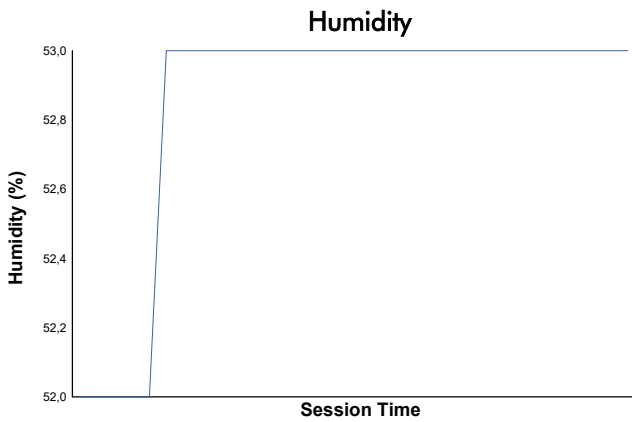

FREE PRACTICE - NIGHT PRACTICE Weather Report

Track Status: **DRY**