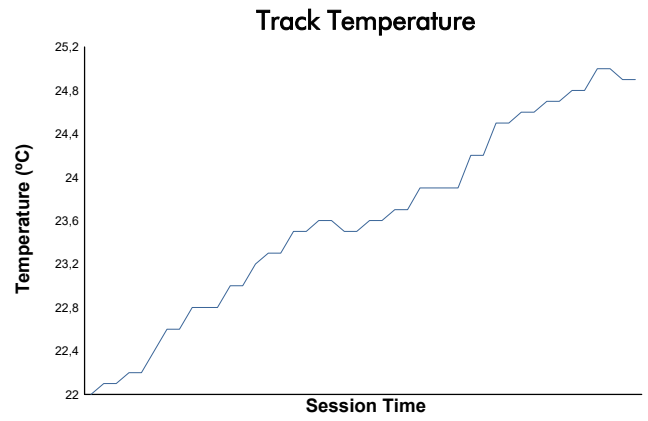

RACE 3 Weather Report

Track Status: **DRY**