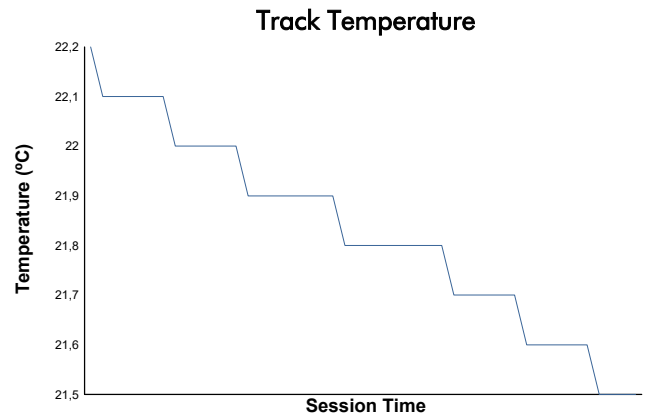

RACE 2 Weather Report

Track Status: **DRY**