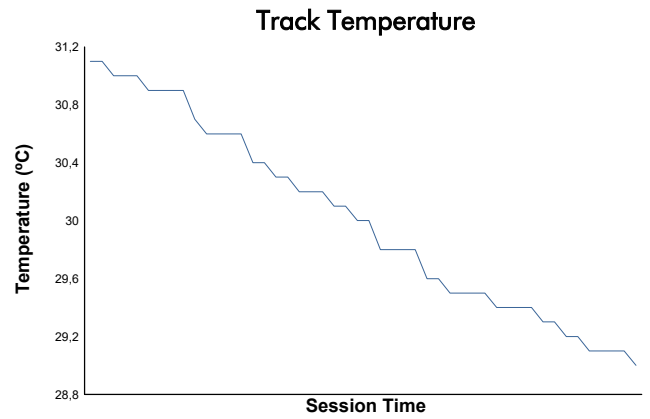

RACE 1 Weather Report

Track Status: **DRY**