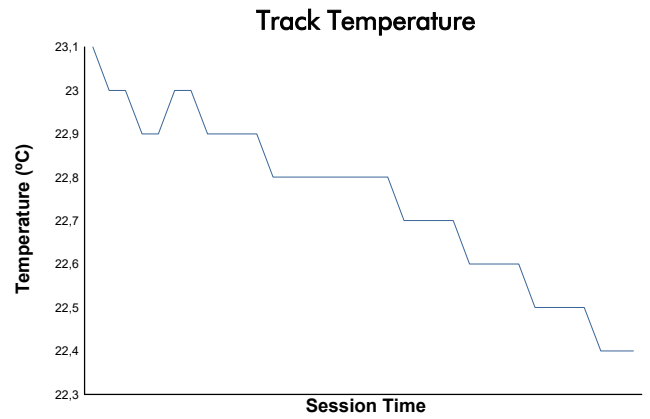

FREE PRACTICE - NIGHT PRACTICE Weather Report

Track Status: **DRY**