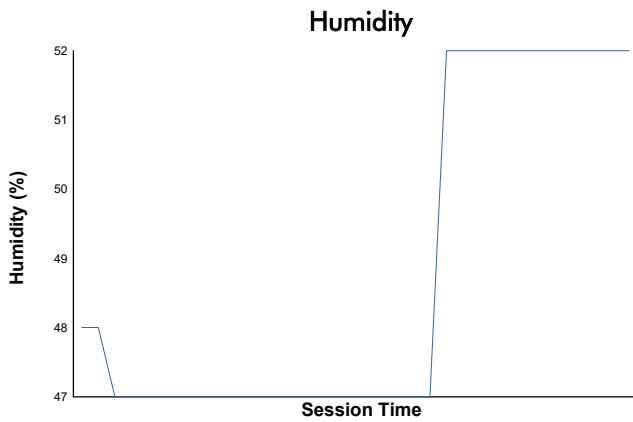

FREE PRACTICE - NIGHT PRACTICE Weather Report

Track Status: **DRY**