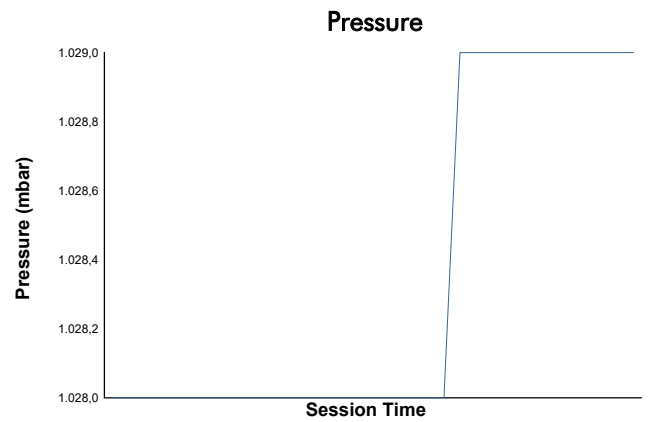

FREE PRACTICE - NIGHT PRACTICE Weather Report

Track Status: **DRY**