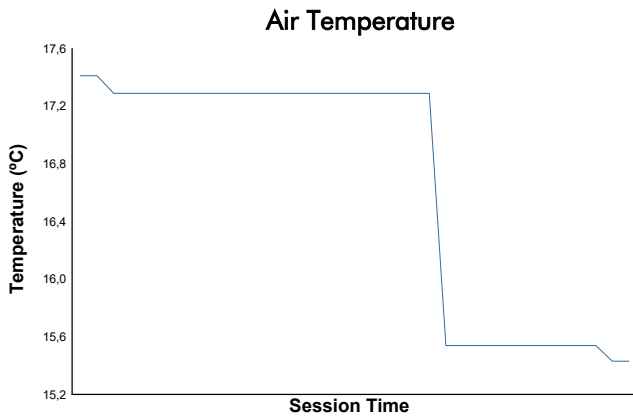

FREE PRACTICE - NIGHT PRACTICE Weather Report

Track Status: **DRY**