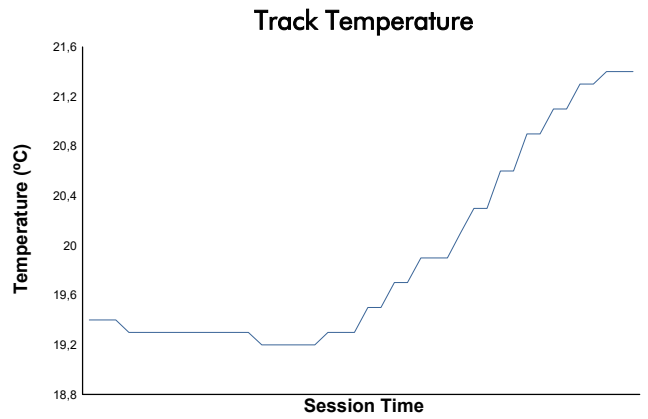

RACE 3 Weather Report

Track Status: **DRY**