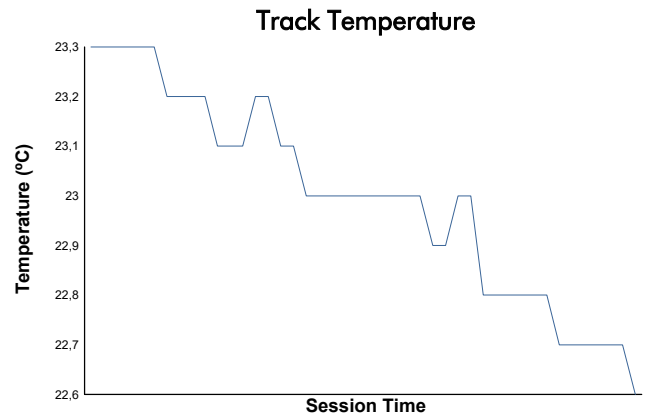

RACE 2 Weather Report

Track Status: **DRY**