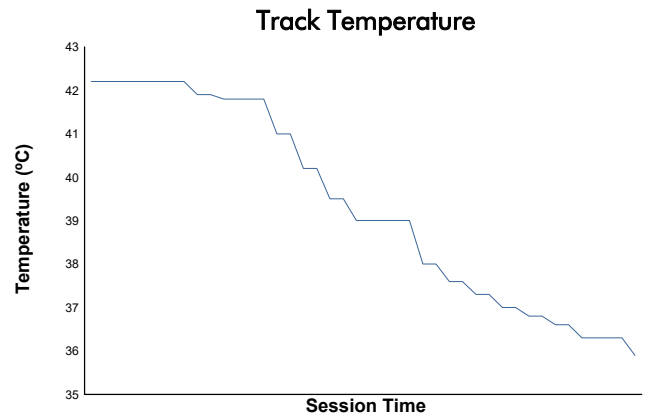

# RACE 1 Weather Report

Track Status: **DRY**