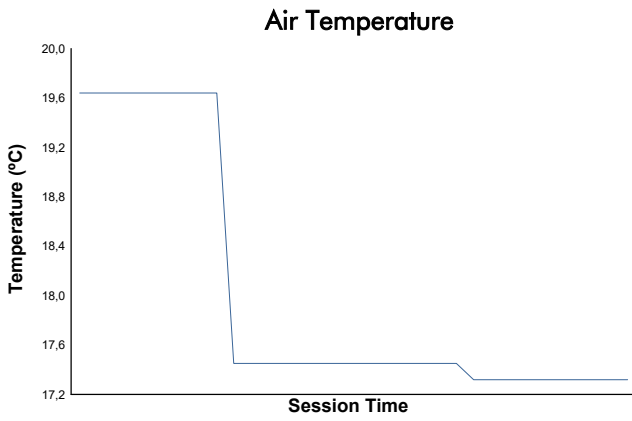

FREE PRACTICE - NIGHT PRACTICE Weather Report

Track Status: **DRY**