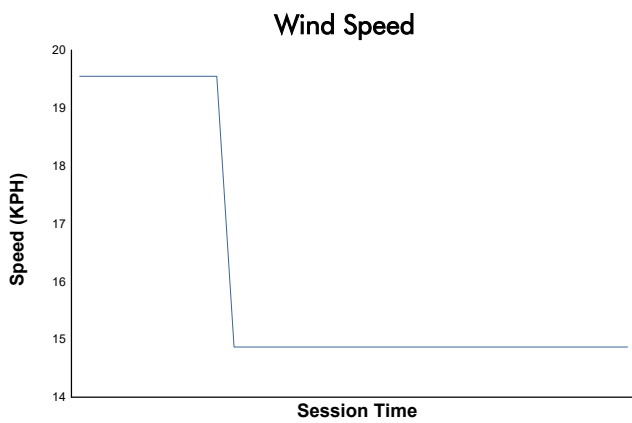

FREE PRACTICE - NIGHT PRACTICE Weather Report

Track Status: **DRY**