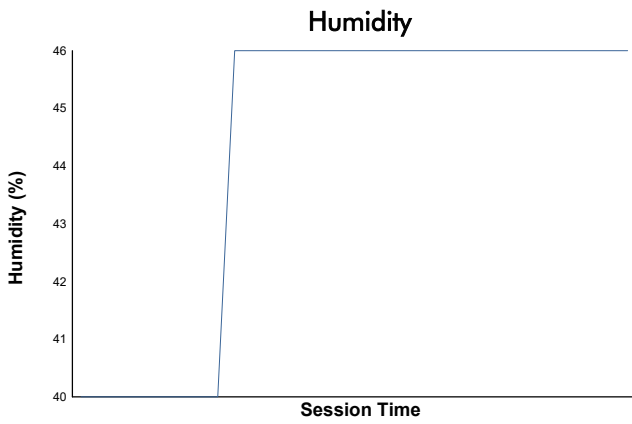

FREE PRACTICE - NIGHT PRACTICE Weather Report

Track Status: **DRY**