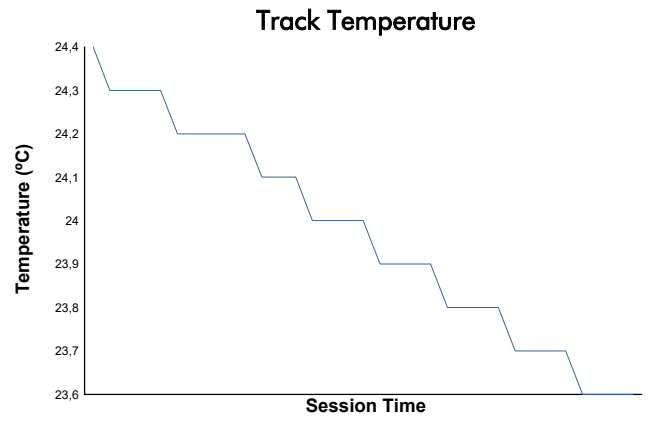

FREE PRACTICE - NIGHT PRACTICE Weather Report

Track Status: **DRY**