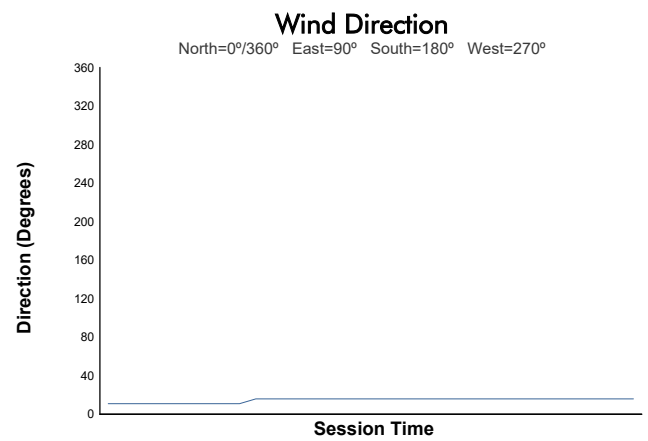

FREE PRACTICE - NIGHT PRACTICE Weather Report

Track Status: **DRY**