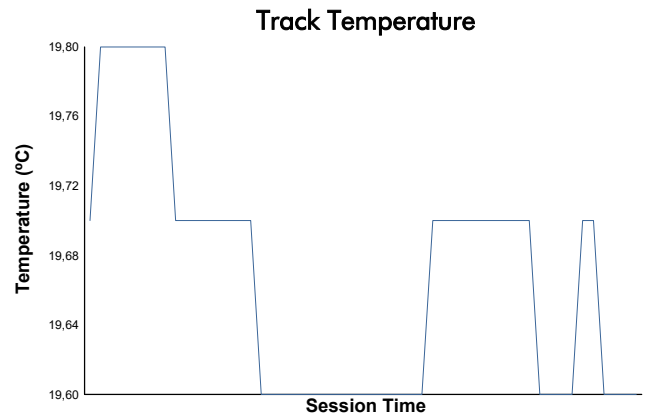

RACE 3 Weather Report

Track Status: **DRY**