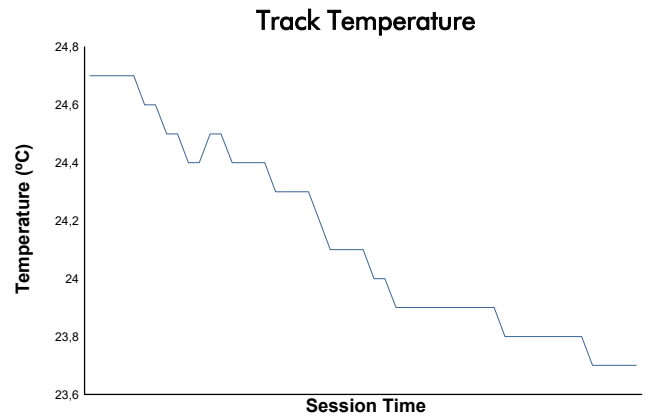

# RACE 2 Weather Report

Track Status: **DRY**