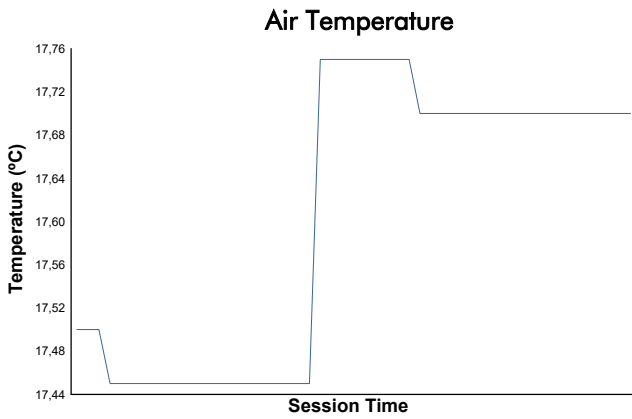

# RACE 2 Weather Report

Track Status: **DRY**