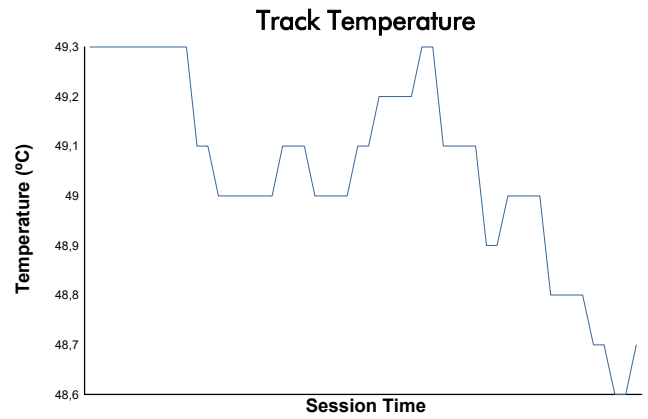

RACE 1 Weather Report

Track Status: **DRY**