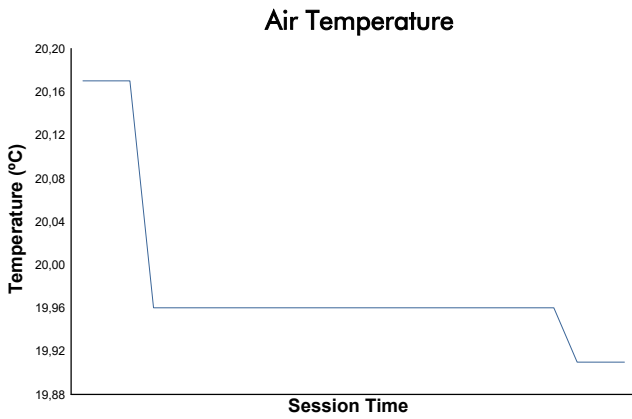

FREE PRACTICE - NIGHT PRACTICE Weather Report

Track Status: **DRY**