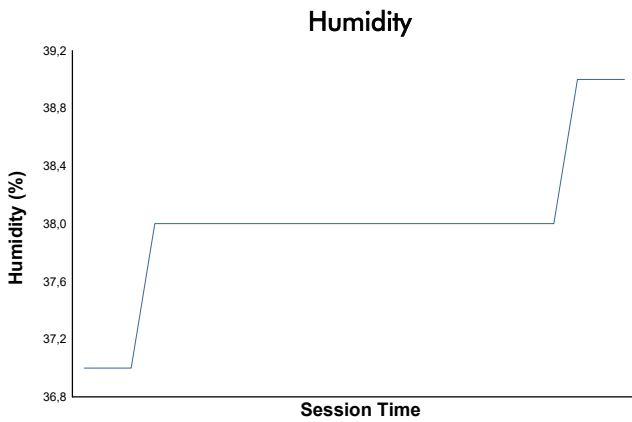

FREE PRACTICE - NIGHT PRACTICE Weather Report

Track Status: **DRY**