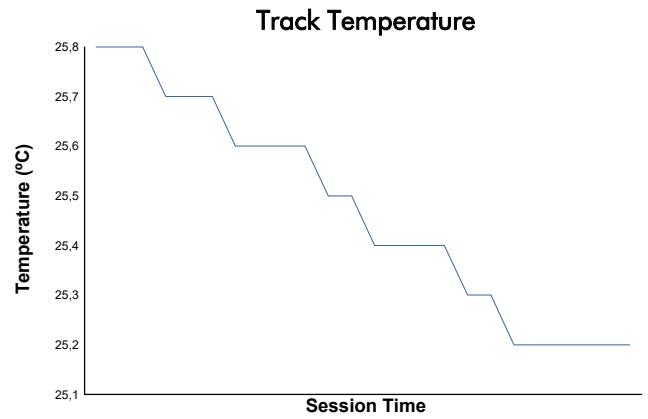

FREE PRACTICE - NIGHT PRACTICE Weather Report

Track Status: **DRY**