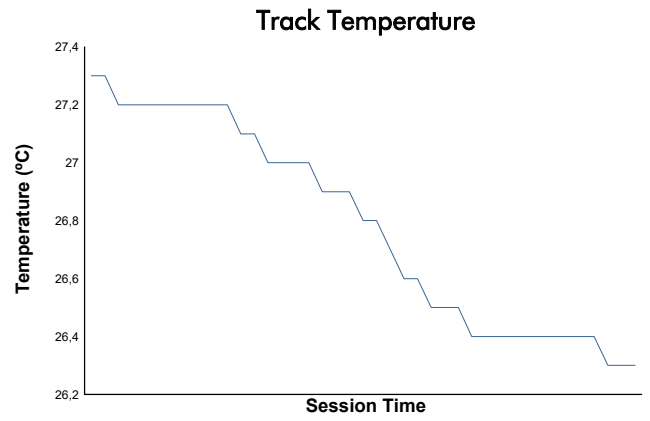

RACE 2 Weather Report

Track Status: **DRY**