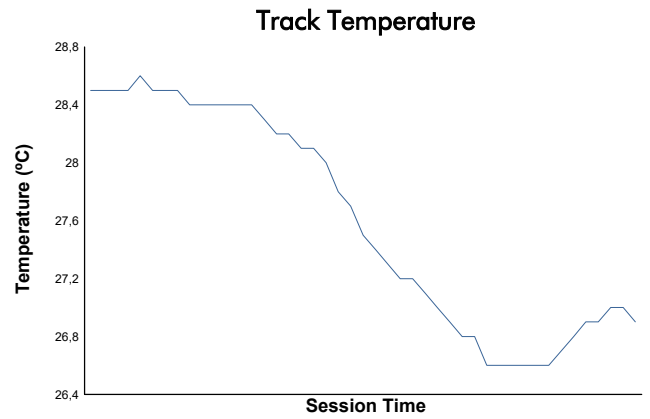

RACE 1 Weather Report

Track Status: **DRY**