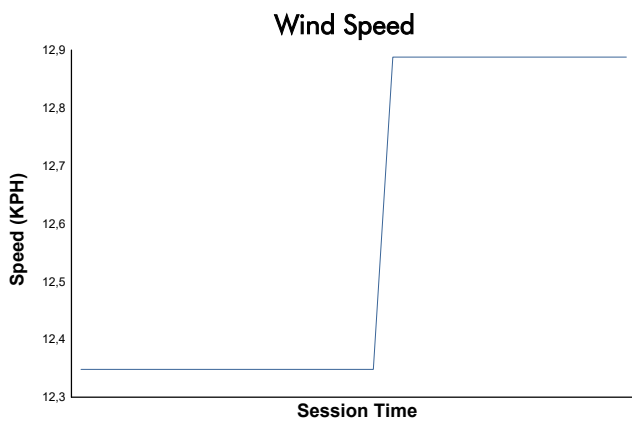

PRIVATE PRACTICE Weather Report

Track Status: **DRY**