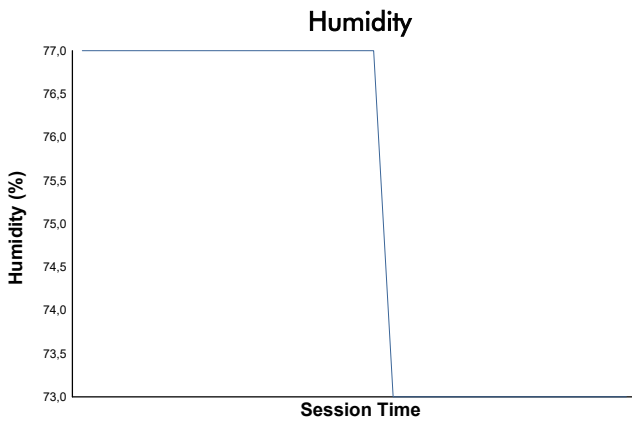

PRIVATE PRACTICE Weather Report

Track Status: **DRY**