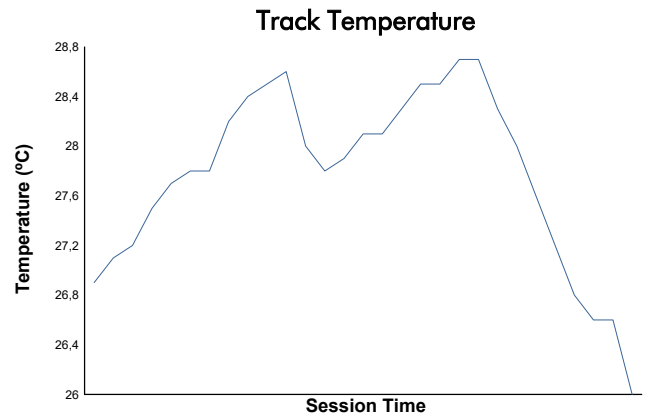

PRIVATE PRACTICE Weather Report

Track Status: **DRY**