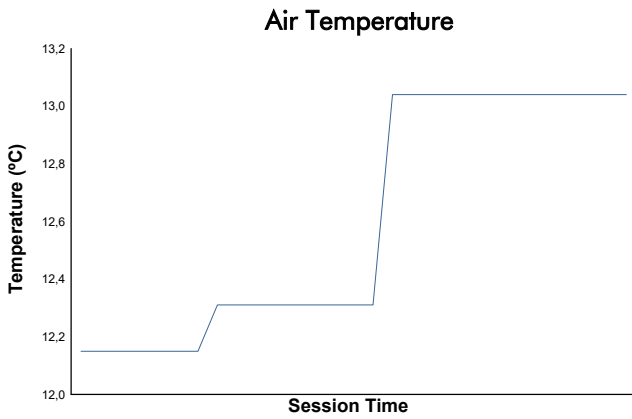

PRIVATE PRACTICE Weather Report

Track Status: **DRY**