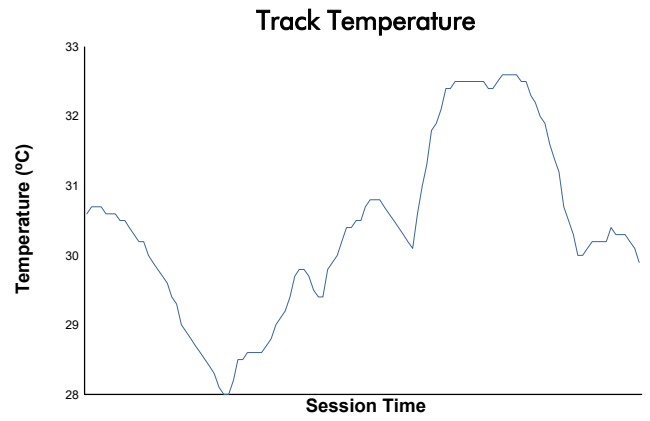

RACE Weather Report

Track Status: **DRY**