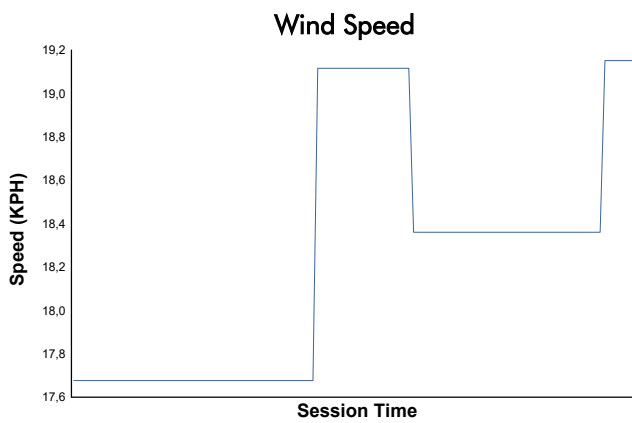

RACE Weather Report

Track Status: **DRY**