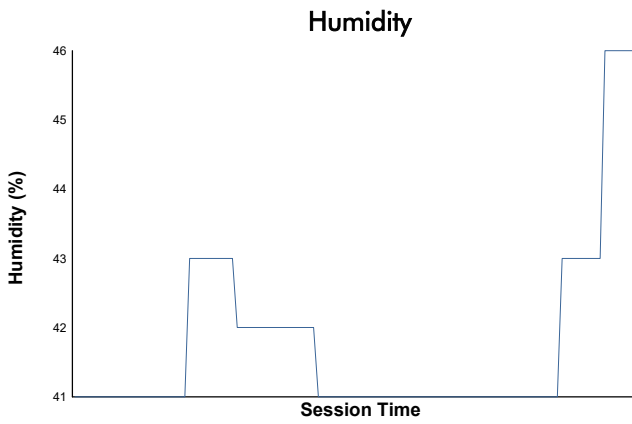

RACE Weather Report

Track Status: **DRY**