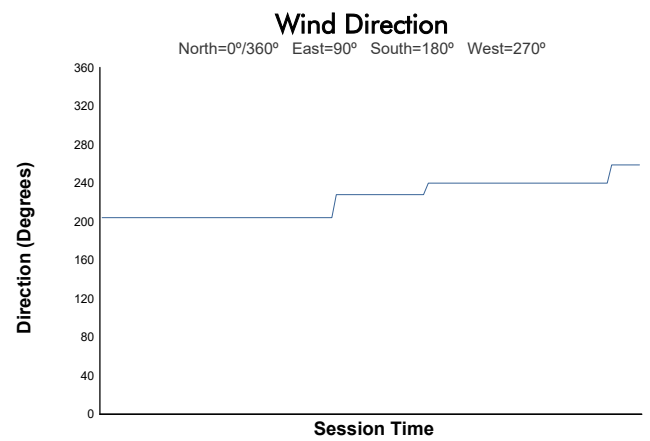

RACE Weather Report

Track Status: **DRY**