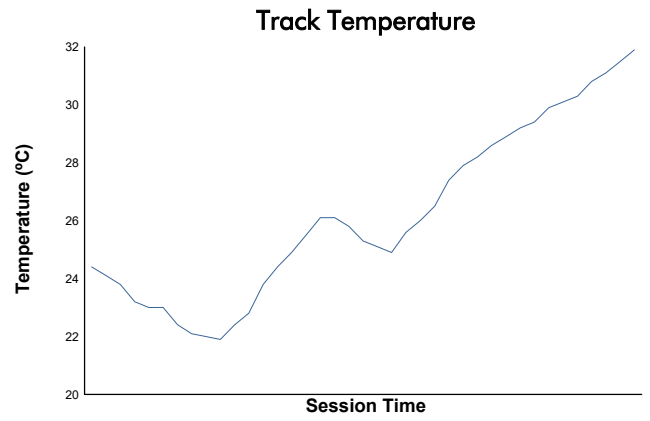

### PRIVATE PRACTICE Weather Report

Track Status: **DRY**