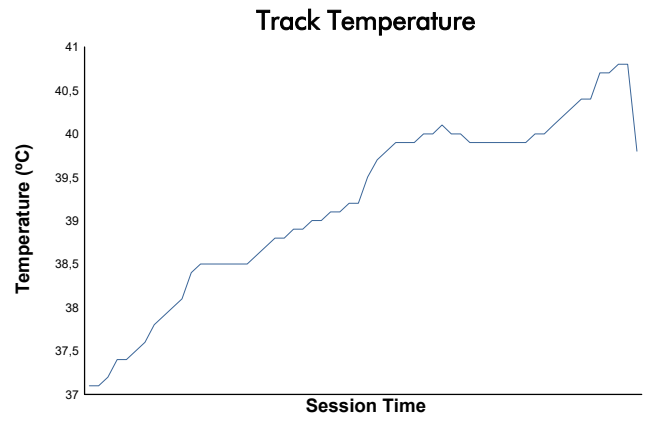

## RACE Weather Report

Track Status: **DRY**