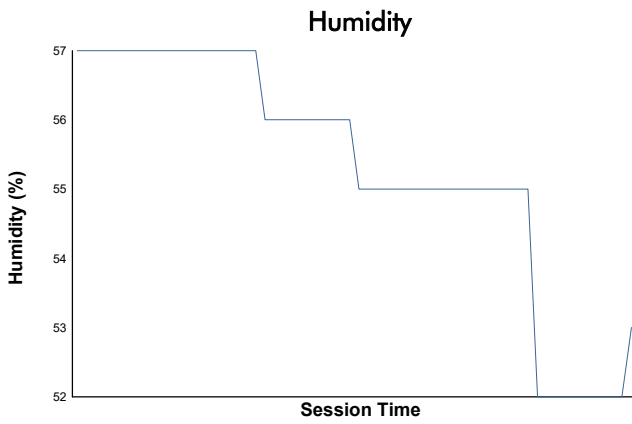

## RACE Weather Report

Track Status: **DRY**