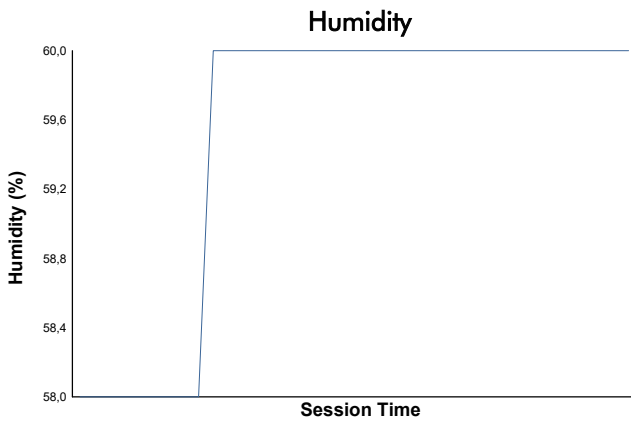

## PRIVATE PRACTICE Weather Report

Track Status: **DRY**