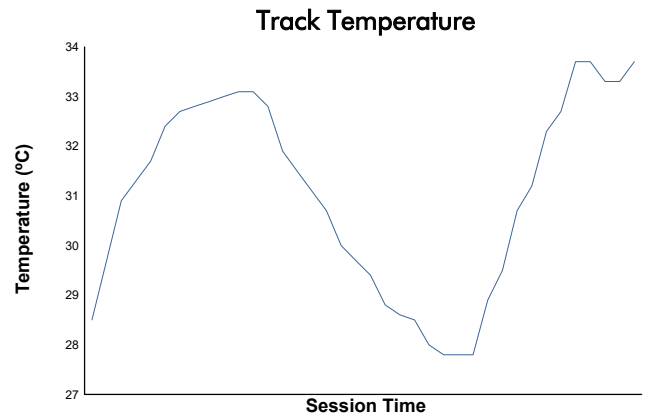

## PRIVATE PRACTICE Weather Report

Track Status: **DRY**