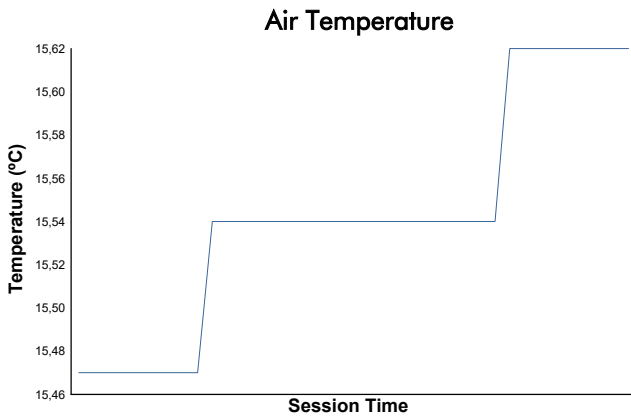

## PRIVATE PRACTICE Weather Report

Track Status: **DRY**