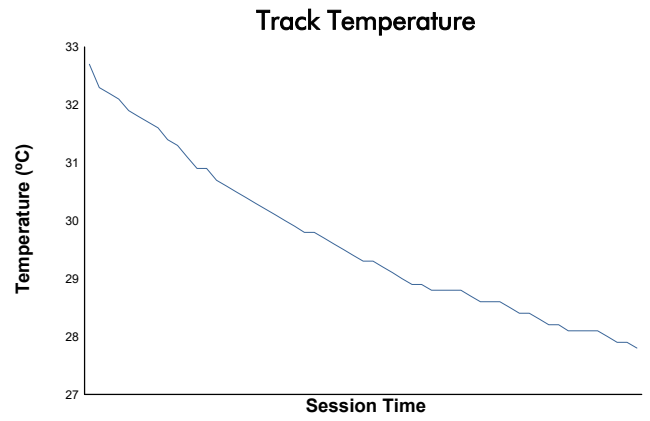

RACE Weather Report

Track Status: **DRY**