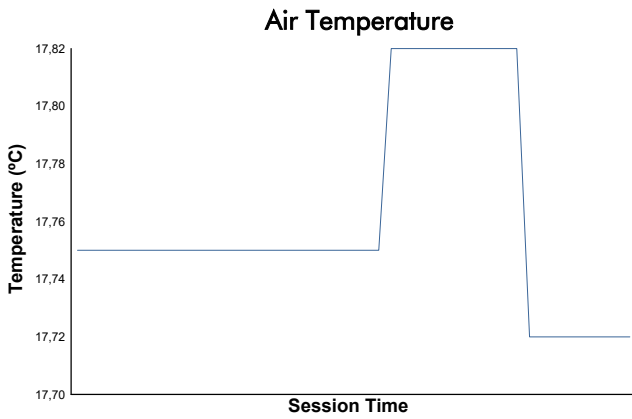

## PRIVATE PRACTICE Weather Report

Track Status: **DRY**