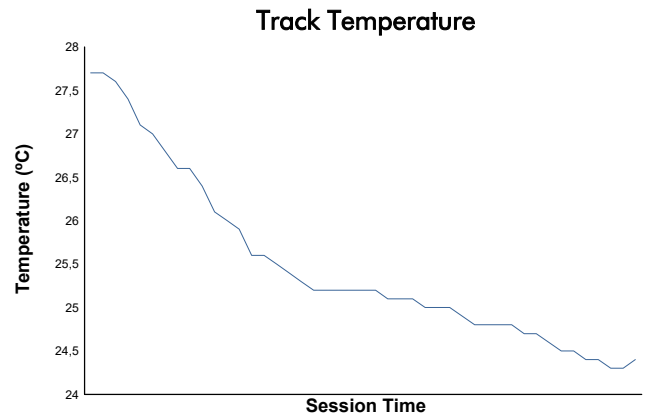

## PRIVATE PRACTICE Weather Report

Track Status: **DRY**