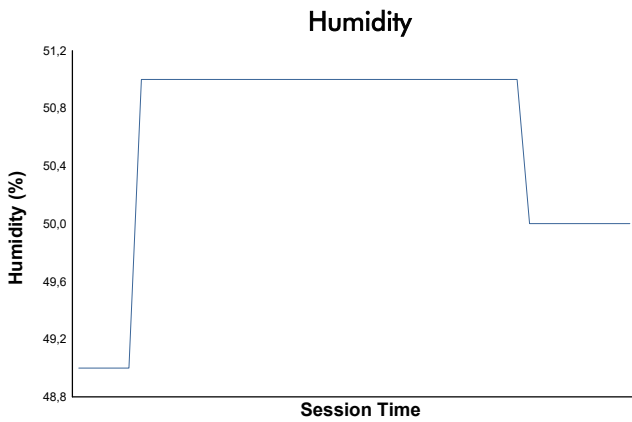

## PRIVATE PRACTICE Weather Report

Track Status: **DRY**