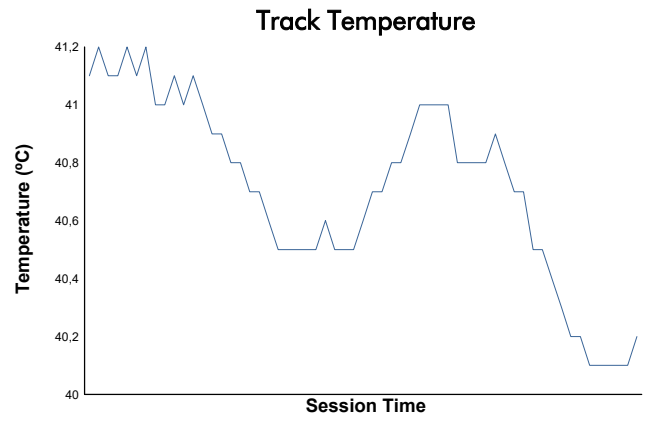

RACE Weather Report

Track Status: **DRY**