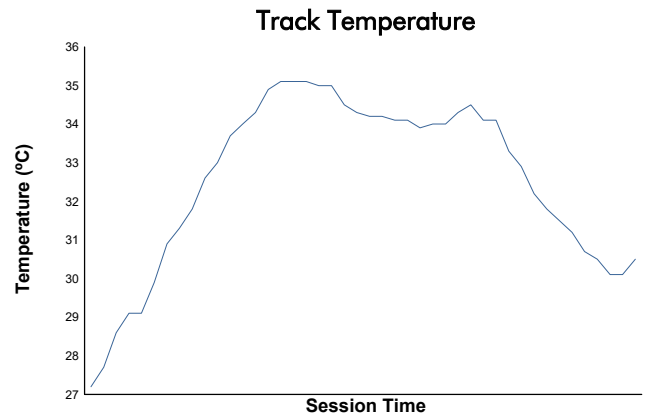

PRIVATE PRACTICE Weather Report

Track Status: **DRY**