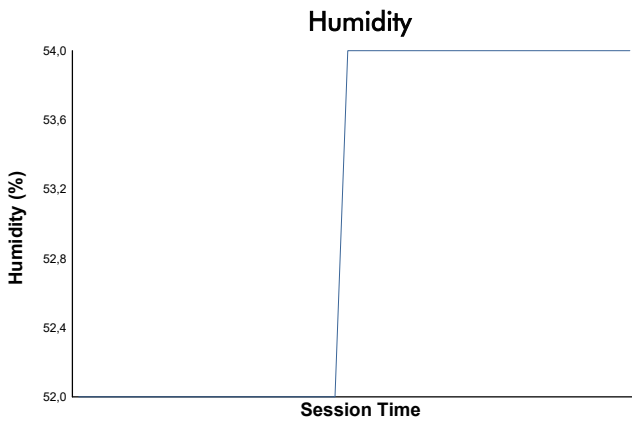

PRIVATE PRACTICE Weather Report

Track Status: **DRY**