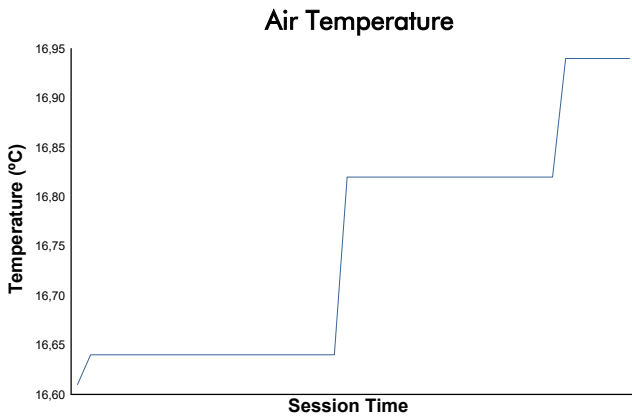

PRIVATE PRACTICE Weather Report

Track Status: **DRY**