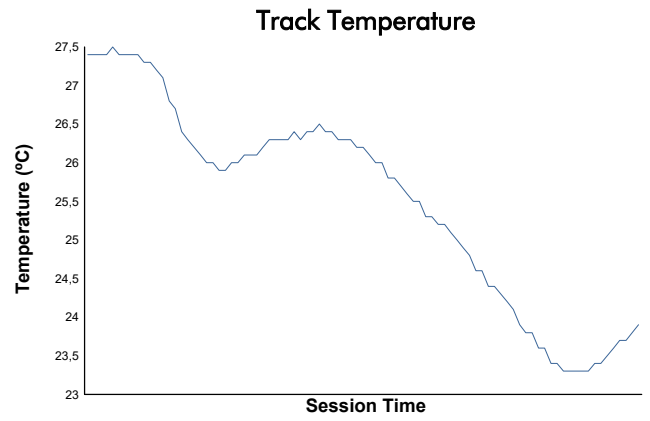

RACE Weather Report

Track Status: **DRY**