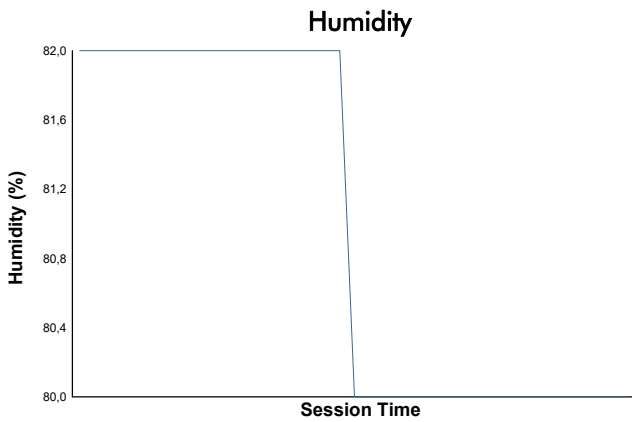

### PRIVATE PRACTICE Weather Report

Track Status: **DRY**