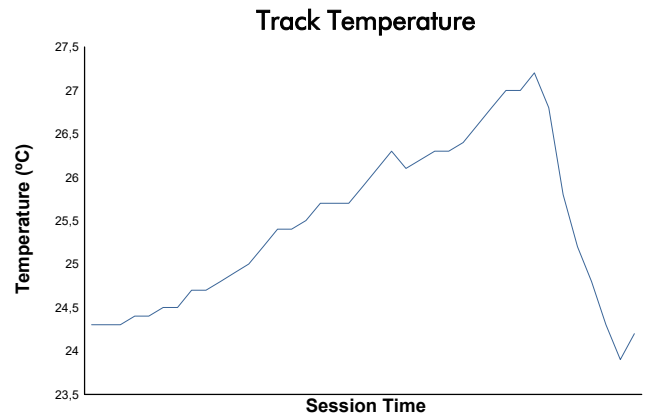

### PRIVATE PRACTICE Weather Report

Track Status: **DRY**