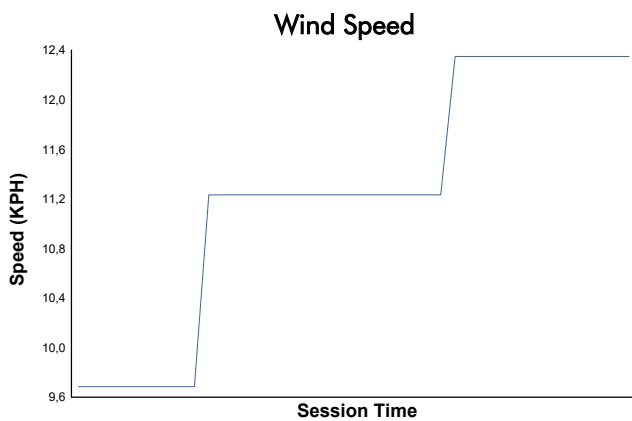

### PRIVATE PRACTICE Weather Report

Track Status: **DRY**