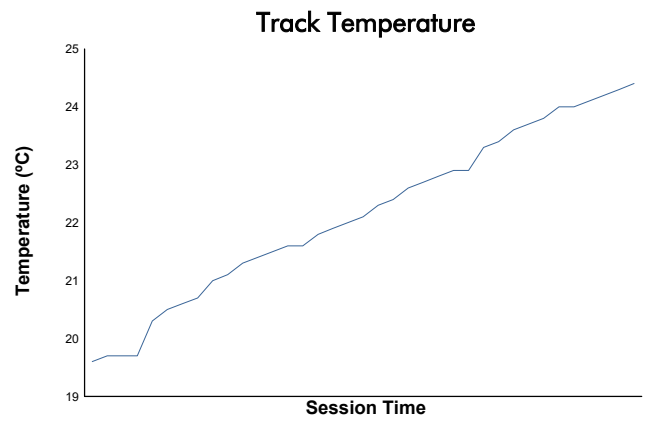

## RACE 2 Weather Report

Track Status: **DRY**