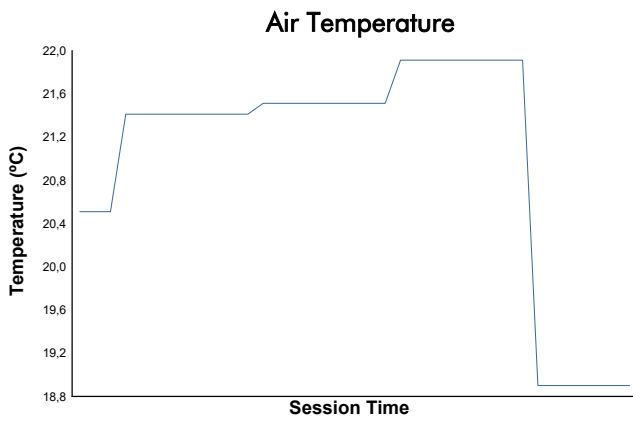

## RACE 2 Weather Report

Track Status: **DRY**