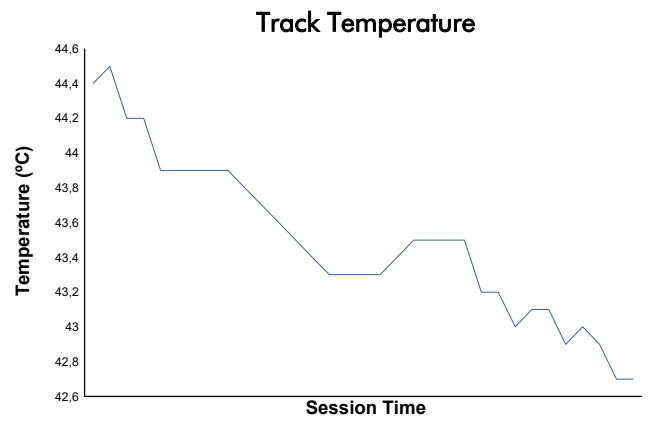

RACE 1 Weather Report

Track Status: **DRY**