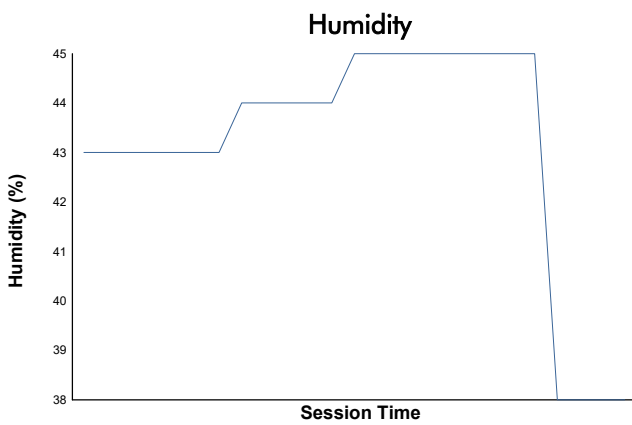

## PRIVATE PRACTICE Weather Report

Track Status: **DRY**