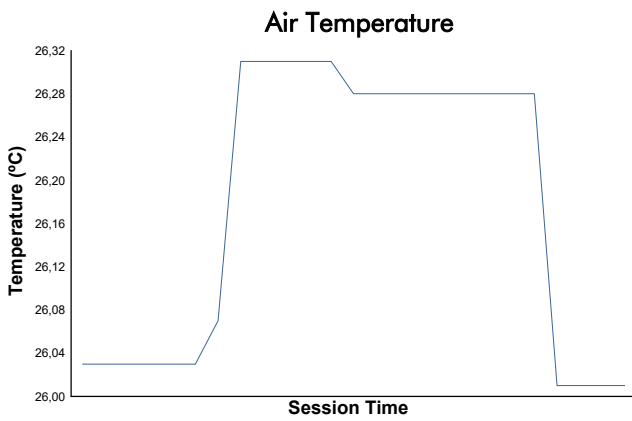

## PRIVATE PRACTICE Weather Report

Track Status: **DRY**