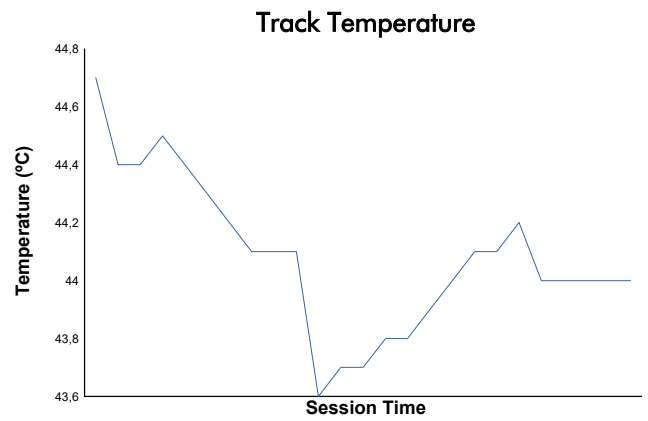

## PRIVATE PRACTICE Weather Report

Track Status: **DRY**