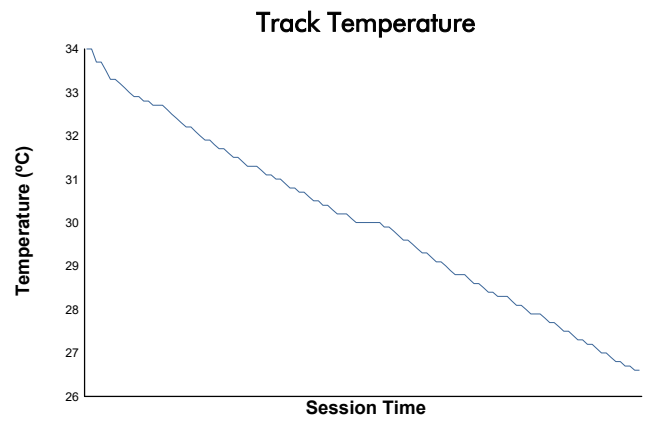

### RACE Weather Report

Track Status: **DRY**