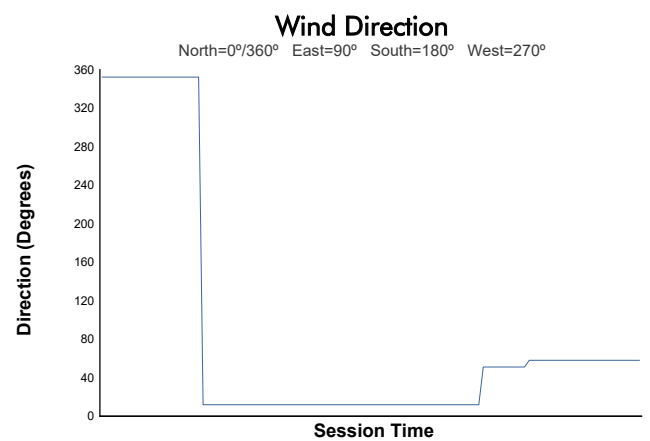

### RACE Weather Report

Track Status: **DRY**