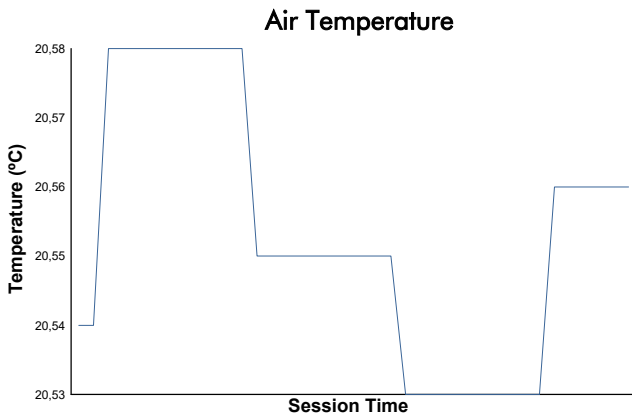

## PRIVATE PRACTICE Weather Report

Track Status: **DRY**