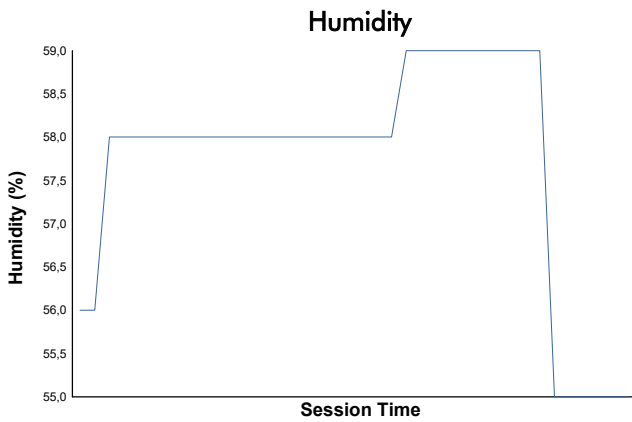

## PRIVATE PRACTICE Weather Report

Track Status: **DRY**