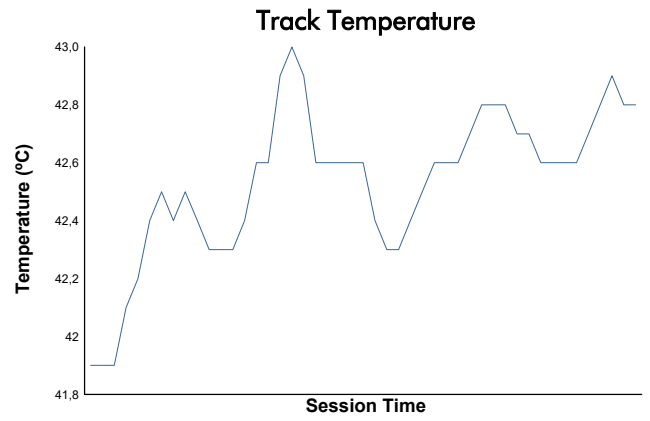

RACE Weather Report

Track Status: **DRY**