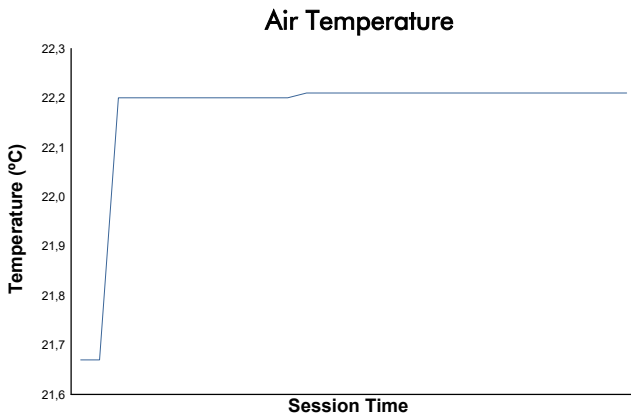

### PRIVATE PRACTICE Weather Report

Track Status: **DRY**