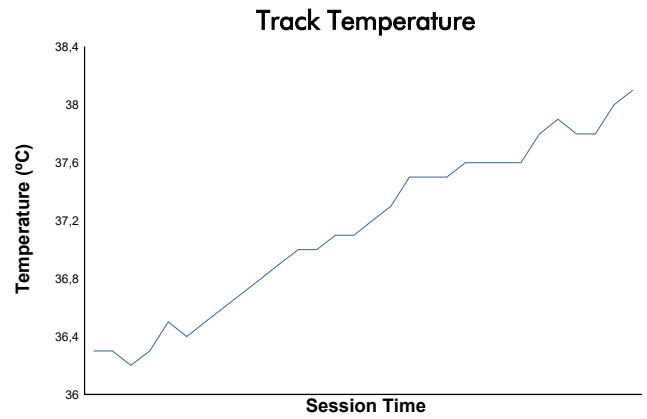

### PRIVATE PRACTICE Weather Report

Track Status: **DRY**