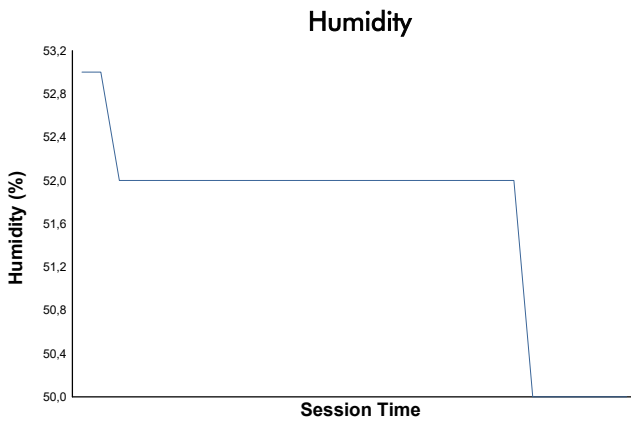

### PRIVATE PRACTICE Weather Report

Track Status: **DRY**