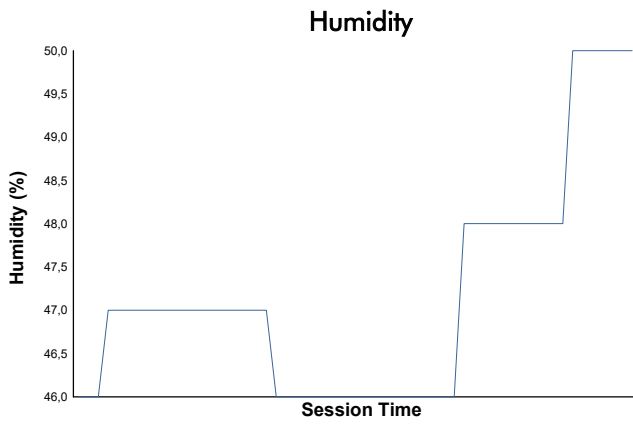

RACE Weather Report

Track Status: **DRY**