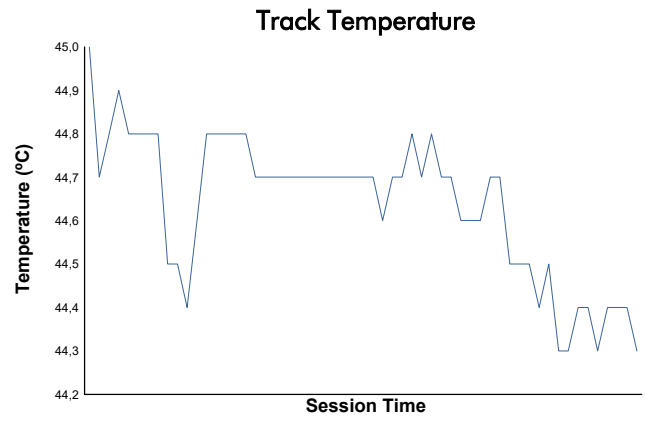

RACE Weather Report

Track Status: **DRY**