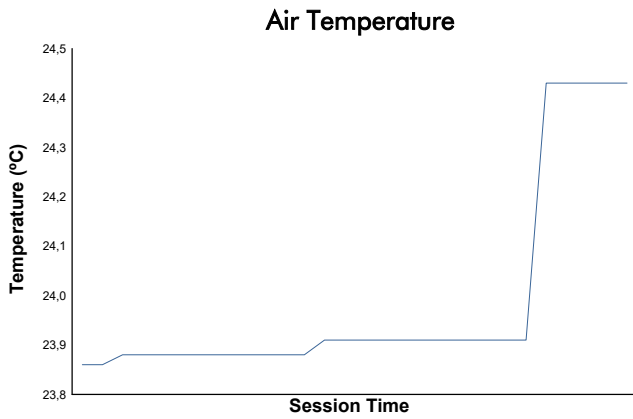

PRIVATE PRACTICE Weather Report

Track Status: **DRY**