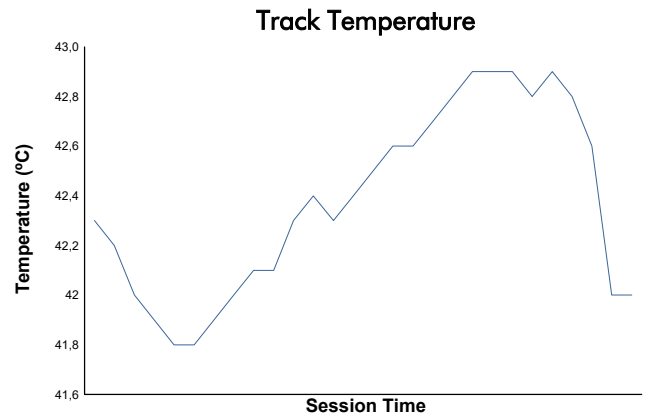

PRIVATE PRACTICE Weather Report

Track Status: **DRY**