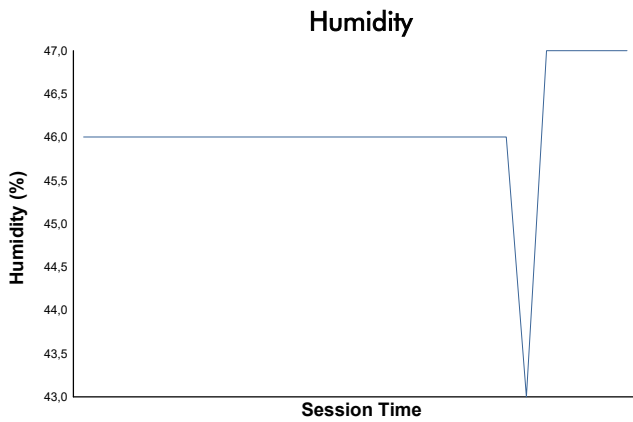

PRIVATE PRACTICE Weather Report

Track Status: **DRY**